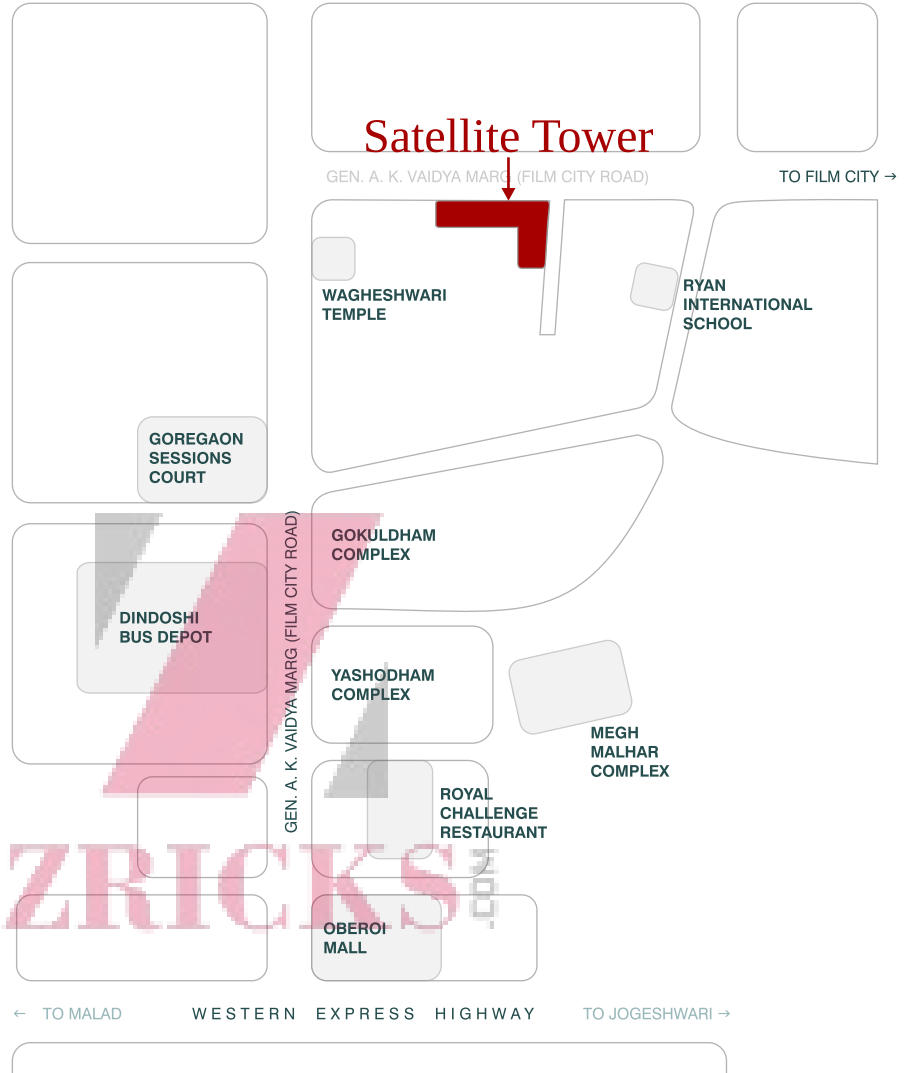

# Satellite Tower

THE LIFESTYLE OF A LIFETIME

## Location

261  
Film City Road  
Goregaon (East)  
Mumbai 400063